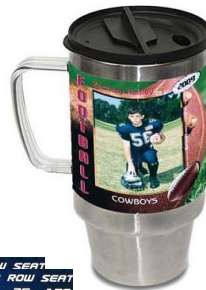

**24 - PHOTO
TRAVEL
MUG**
made of
stainless
steel and
features
player's
name, team,
sport & year